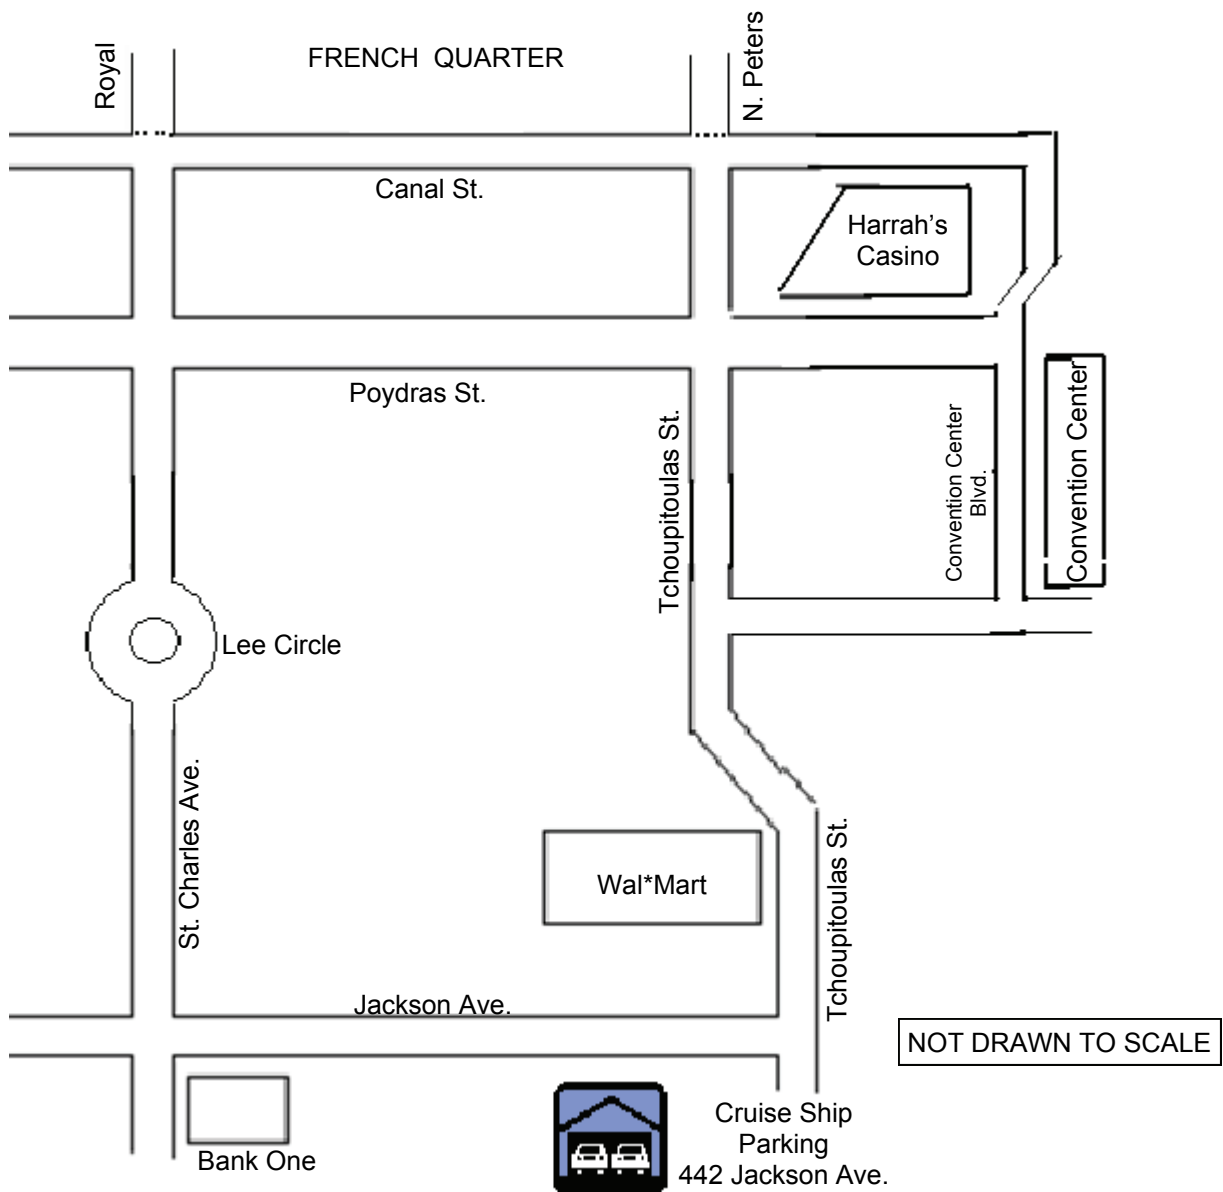

Parking

Shuttles to the terminal begin at 8AM and end at 2PM

Directions to our parking facility from New Orleans Central Business District

For any questions regarding directions to the parking facility or the shuttles call us at **(504)561-9050**.